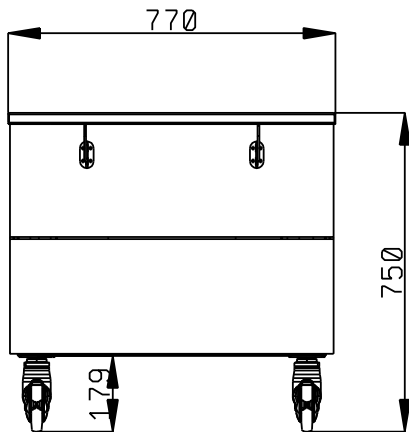

Short Form Specification

Item No. _____

Compact design, ideal for space saving environments. AISI 304 Foldable tray sliders on long sides. Unit mounted on 125 mm wheels 2 swivel and 2 with brakes. Top provides ample displaying or workspace surface. Soft closing doors on operator side. Underneath ambient cupboard with doors. Sturdy body construction with laminated panelings on 4 sides. 750mm worktop height.

Main Features

- Perfect compact design makes it ideal for space saving environments.
- CB and CE certified by a third party notified body.
- Soft closing doors on operator side.
- Available options with online configurator: colors, tray sliders, overshelves, feet/wheels with desired diameter, height 750mm for kids.
- Top provides ample displaying or workspace surface.
- Optional plinth can be installed to cover the feet or the wheels.
- AISI 304 Tray slider in flush mounted stainless steel is installed on long sides and they can also be folded down to facilitate passage of the units through doorways.
- Ideal for servery lines without an operator.
- Unit mounted on 125 mm wheels 2 swivel and 2 with brakes.
- Food introduced at the correct temperature maintains its core temperature according to Afnor Standards.
- Available dimensions: 1, 2, 3, 4 GN.
- Thanks to the sleek, minimalist glass structure, food and dust does not get trapped and the cleaning is made easier.

Construction

- Top in AISI 304.
- Sturdy construction with laminated panelings on 4 sides.

APPROVAL: _____

Front

Side

Top

Key Information:

N° of doors:	1
322070 (F00N2KW00S)	
External dimensions, Width:	770 mm
External dimensions, Depth:	1180 mm
External dimensions, Height:	750 mm
Net weight:	64 kg
Shipping height:	780 mm
Shipping width:	490 mm
Shipping depth:	899 mm
Shipping volume:	0.34 m ³