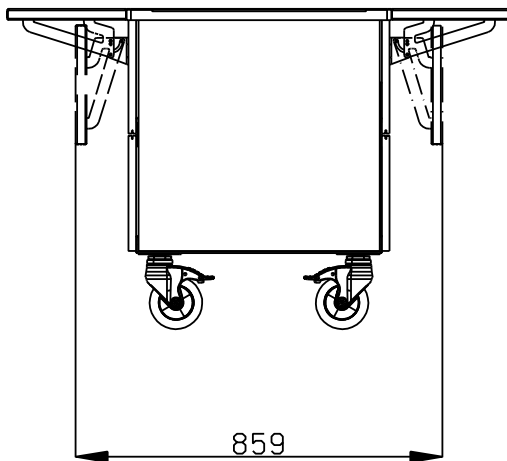

Short Form Specification

Item No. _____

Compact design, ideal for space saving environments. AISI 304 Foldable tray sliders on long sides. Unit mounted on 125 mm wheels 2 swivel and 2 with brakes. Top provides ample displaying or workspace surface. Soft closing doors on operator side. Underneath ambient cupboard with doors. Sturdy body construction with laminated panelings on 4 sides. 750mm worktop height.

Main Features

- Perfect compact design makes it ideal for space saving environments.
- CB and CE certified by a third party notified body.
- Soft closing doors on operator side.
- Available options with online configurator: colors, tray sliders, overshelves, feet/wheels with desired diameter, height 750mm for kids.
- Top provides ample displaying or workspace surface.
- Optional plinth can be installed to cover the feet or the wheels.
- AISI 304 Tray slider in flush mounted stainless steel is installed on long sides and they can also be folded down to facilitate passage of the units through doorways.
- Ideal for servery lines without an operator.
- Unit mounted on 125 mm wheels 2 swivel and 2 with brakes.
- Food introduced at the correct temperature maintains its core temperature according to Afnor Standards.
- Available dimensions: 1, 2, 3, 4 GN.
- Thanks to the sleek, minimalist glass structure, food and dust does not get trapped and the cleaning is made easier.

Construction

- Top in AISI 304.
- Sturdy construction with laminated panelings on 4 sides.

APPROVAL: _____

Front

Side

Top

Key Information:

N° of doors:	1
322070 (F00N2KW00S)	
External dimensions, Width:	770 mm
External dimensions, Depth:	1180 mm
External dimensions, Height:	750 mm
Net weight:	64 kg
Shipping height:	780 mm
Shipping width:	490 mm
Shipping depth:	899 mm
Shipping volume:	0.34 m ³