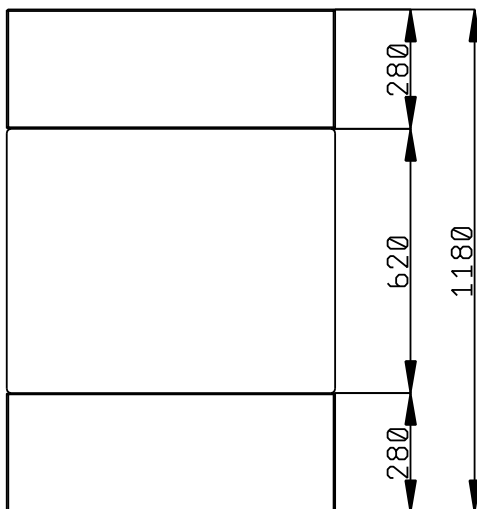

Construction

- Top in AISI 304.
- Sturdy construction with laminated panelings on 4 sides.

APPROVAL: _____

Front

Side

Top

Key Information:

N° of doors:	1
322070 (F00N2KW00S)	
External dimensions, Width:	770 mm
External dimensions, Depth:	1180 mm
External dimensions, Height:	750 mm
Net weight:	64 kg
Shipping height:	780 mm
Shipping width:	490 mm
Shipping depth:	899 mm
Shipping volume:	0.34 m ³